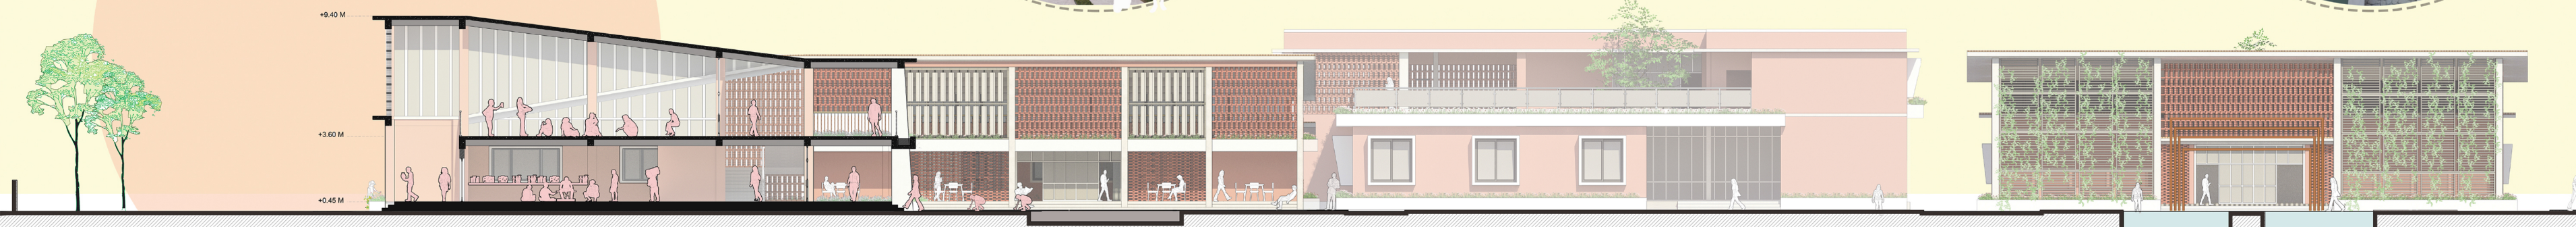

KEY SECTION

SECTION AA'

View of the open space between dining and workshop block

view of approach to the detox block

The clay pit acts as a pre-experiential unbuilt space for the workshop which has programmes like the pottery & sculpture workshop connected to its function

The therapy garden is at the heart of the site with all blocks facing & overlooking it, the detox block has a green wall on the south merging it with the therapy garden

ORGANIC FARMING

WORKSHOP

CLAY PIT (WORKSHOP SPILLOUT)

THERAPY GARDEN

DETOX BLOCK SOUTH FACADE

SECTION AA' SCALE 1:50