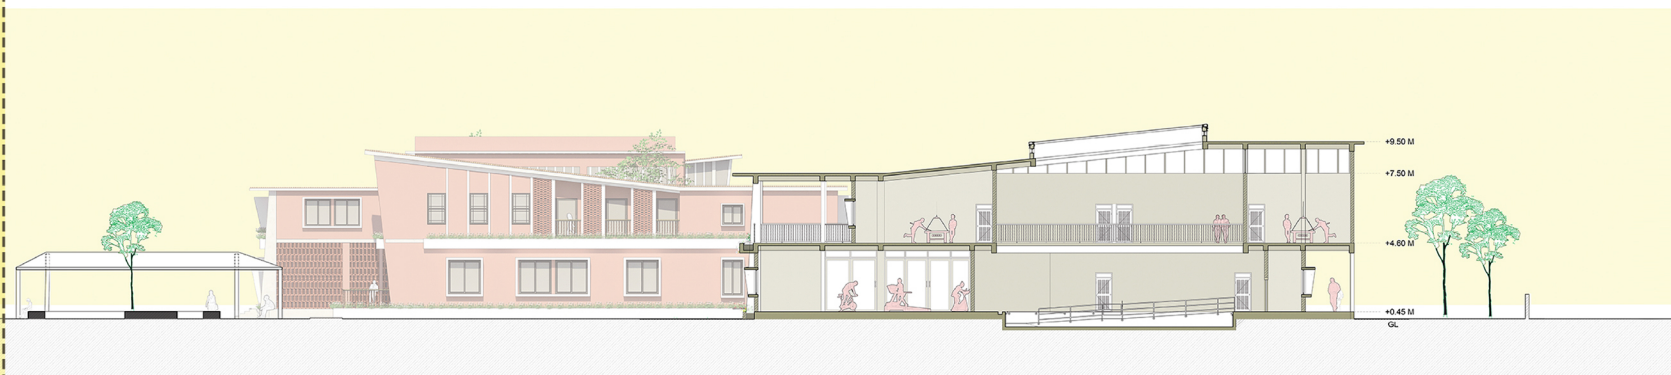

KEY SECTION

SECTION AA'

View of the open space between dining and workshop block

view of approach to the detox block

The clay pit acts as a pre-experiential unbuilt space for the workshop which has programmes like the pottery & sculpture workshop connected to its function

The therapy garden is at the heart of the site with all blocks facing & overlooking it, the detox block has a green wall on the south merging it with the therapy garden

ORGANIC FARMING

WORKSHOP

CLAY PIT (WORKSHOP SPILLOUT)

THERAPY GARDEN

DETOX BLOCK SOUTH FACADE

SECTION AA' SCALE 1:50