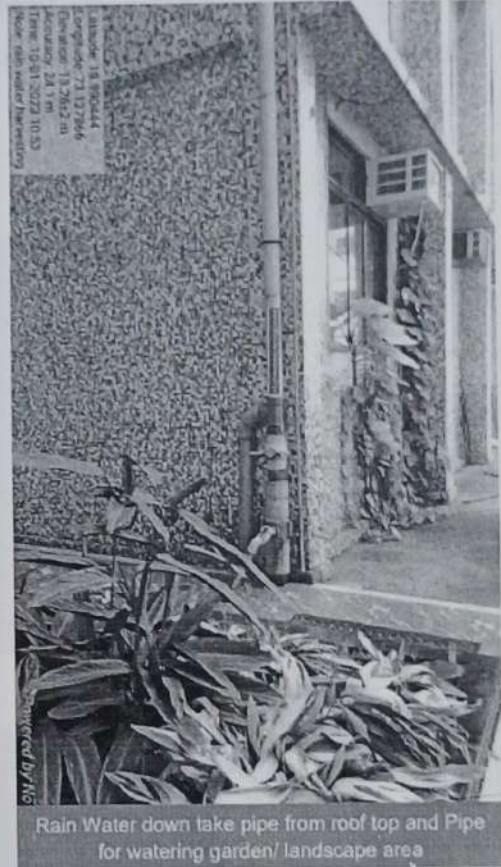

Rain Water down take pipe from roof top and Pipe for watering garden/ landscape area

Rainwater Down take pipe from the roof